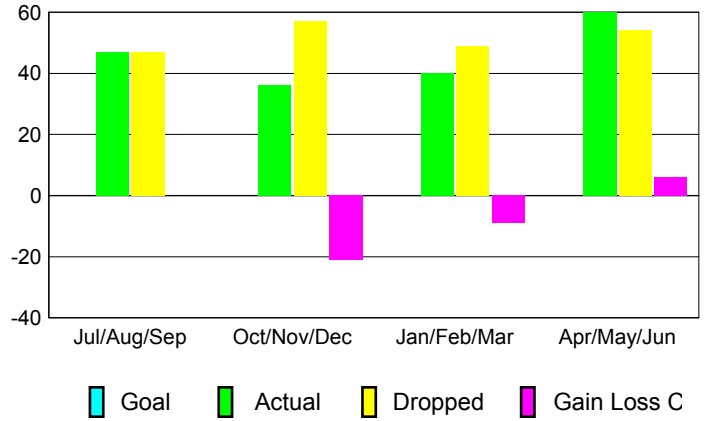

Membership Results 2012-2013
Goal, New, Dropped, Gain/Loss