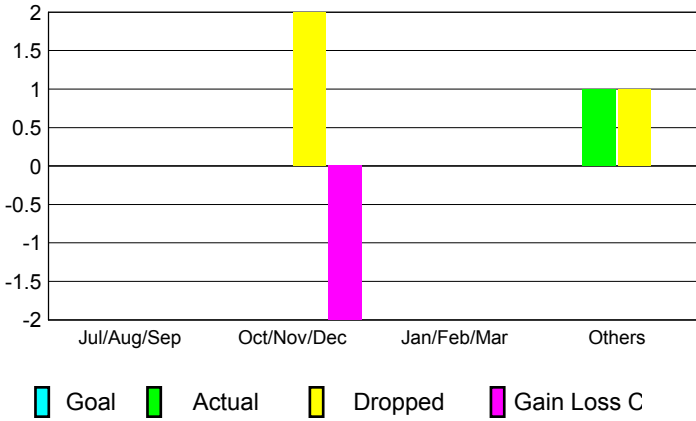

GMT: **MICHAEL BUTLER**

Location: **TEXAS**

GMT CA: **1**

CLUBS

Month	New Club Goal	Actual New Clubs	Actual Dropped Clubs	Gain/Loss of Clubs
2012-2013				
Jul/Aug/Sep	0	0	0	0
Oct/Nov/Dec	0	0	2	-2
Jan/Feb/Mar	0	0	0	0
Apr/May/June	0	1	1	0
Totals	0	1	3	-2

MEMBERSHIP

Month	Net Memb Goal	Actual New Memb	Actual Dropped Memb	Gain/Loss of Memb
2012-2013				
Jul/Aug/Sep	0	47	47	0
Oct/Nov/Dec	0	36	57	-21
Jan/Feb/Mar	0	40	49	-9
Apr/May/June	0	60	54	6
Totals	0	183	207	-24

Club Results 2012-2013
Goal, New, Dropped, Gain/Loss