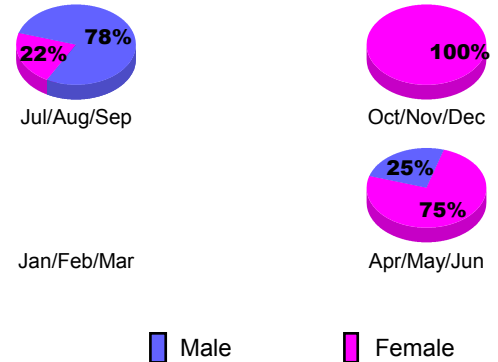

**Club Results 2012-2013**  
Goal, New, Dropped, Gain/Loss

**Membership Results 2012-2013**  
Goal, New, Dropped, Gain/Loss

**YTD Status Quo Clubs 2012-2013**

Status Quo Clubs Compared to Status Quo Members

**Gender Comparison 2012-2013**

**Club Gain/Loss 2012-2013**

**Membership Gain/Loss 2012-2013**